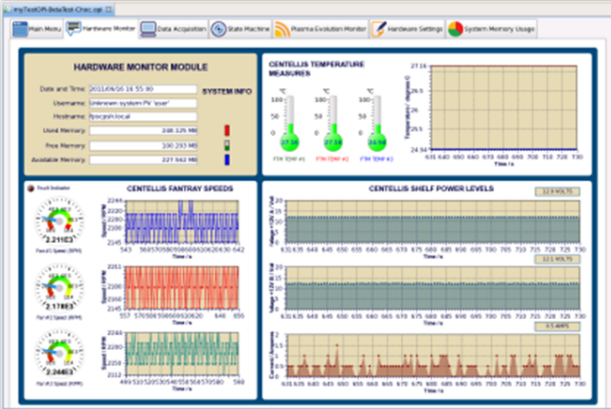

TOC

Hardware monitoring and management 2

RTM I/O connectivity for “Hot Swap” 2

Other pages:

Hardware monitoring and management

Hardware Monitoring

RTM I/O connectivity for “Hot Swap”